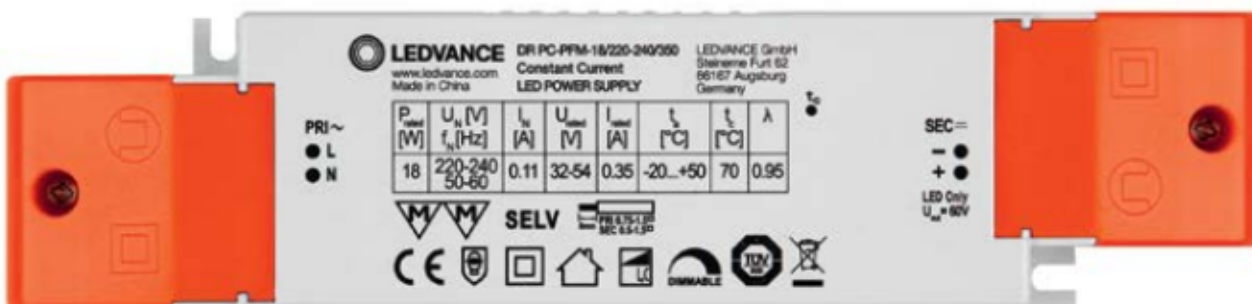

KIVÁLÓ MINŐSÉG, KOMPAKT DIZÁJN, HATÉKONY KIALAKÍTÁS: LEDVANCE LED-ELŐTÉTEK ÁLLANDÓ ÁRAMERŐSSÉGHEZ

A LEDVANCE előtételi megfelelő megoldást kínálnak LED-es vagy különálló beltéri downlight, illetve spot lámpatestekkel integrálva, ha állandó áramerősség-értékek biztosítása a cél.

A kiváló minőségű, SELV változatban kapható kompatibilis, 250–1400 mA-es LED-előtétek széles választéka szinte minden szabványos LED-modul működtetéséhez megbízható lehetőséget nyújt. Az előtétek sokoldalúan rugalmas

teljesítménybeállításainak köszönhetően különféle LED-lámpatestekben használhatók. Felfutó és lefutó élen történő fázishasításos fényáram-szabályozással járó alkalmazási területekhez is. A kompakt kialakítás az opcionális

kábelbilincsek és az egyszerű vezetékvezetés gyors és könnyű beépítést tesz lehetővé szűk helyeken is, így csökkentve a beépítési időt és a költségeket. Az akár 50 ezer órányi élettartam szintén nyomós érv, amely a LEDVANCE előtételi mellett szól.