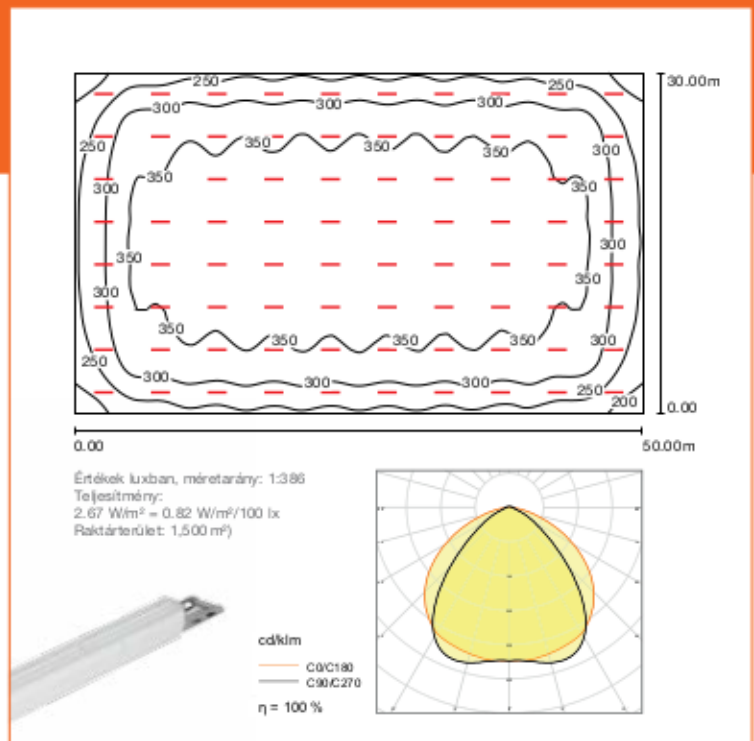

ALKALMAZÁSSAL

PROFESSIONÁLIS

DIALUX ÉS RELUX

Jó hír a DIALux és a RELUX felhasználói számára: 2018 eleje óta a LEDVANCE együttműködik a két szoftver gyártójával. A DIALux és a RELUX felhasználói könnyedén integrálhatják a LEDVANCE termékeit világítási terveikbe. Lámpatestek adatai ráadásul BIM-kompatibilisek. Ezen túlmenően igényre szabott tanácsokkal támogatjuk felhasználóinkat világítási rendszereik megtervezésében, és testreszabott megoldásokat kínálunk számos különböző világítási követelményhez – teljes egészében, egyetlen forrásból.

A DIALUX KALKULÁCIÓS MINTÁJA A TRUSYS® PFM 50 W/4000 K ESETÉBEN

ALKALMAZÁSI TERÜLET:

Ipari raktározás

AZ ÉPÜLET MÉRETE:

- Raktárterület: 1500 m²
- Belmagasság: 8 m
- Beépítési magasság: 7 m

VISSZAVERÉSI TÉNYEZŐ:

- Mennyezet: 70%
- Falak (4): 50%
- Padló: 20%

A KALKULÁCIÓ ALAPJA

- A vonatkozó DIN EN12464-1 szabvány
- Szükséges megvilágítás (Em): 300 lx
- Szükséges egységesség (Emin/Em): 0,40
- Avulási tényező: 0,80
- Határvona: 0,00 m

EREDMÉNY: MEGVILÁGÍTÁS A RAKTÁRHELYISÉGEKBEN

Terület	Átlag (cél)	Min.	Max.	Egyenletesség (Emin/Em, cél)
munkavégzési szint, raktárhelyiségek	325 lx (300 lx)	168 lx	385 lx	0.516 (0.4)

ELŐNYÖK ÁTTEKINTÉSE

Igény szerinti kalkuláció projektje pontos tervezéséhez:

- Egyenletesen jó fényeloszlás
- Pontos teljesítmény négyzetméterenként
- Maximális határfok-kalkuláció a szükséges számú lámpatestekhez

Győződjön meg róla saját szemével!